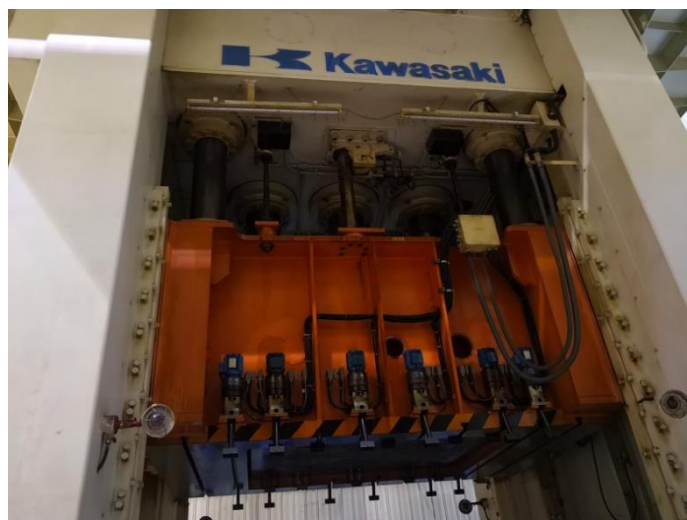

梅纳资公司代理上汽大众出售以下设备：

By order of SAIC-VW, Maynards is Selling Following assets

川崎 1400T 双动试模液压机 1 台

品牌：Kawasaki

型号：DP1-800/600

年份：1999 年

台面尺寸：外滑块3100*2000mm；内滑块：2000*1500mm

行程：外滑块1700mm；内滑块2150mm

最大装模高度：外滑块2400mm；内滑块2950mm

一般信息

General Information:

- 出售资产中如含有模具或检具，资产受让方应按照上汽大众要求销毁模具和检具并提供相关照片佐证。如受让方未按要求完成，梅纳资有权没收保证金作为违约金并保留继续追究责任的一切权利。

If the asset sold including mold or gauge, the winning bidder should destroy it according to the requirement of SAIC-VW and provide photo evidence. Otherwise, Maynards have the right to forfeit the deposit as liquidated damages and reserve all the right to the responsibility of the winning bidder.