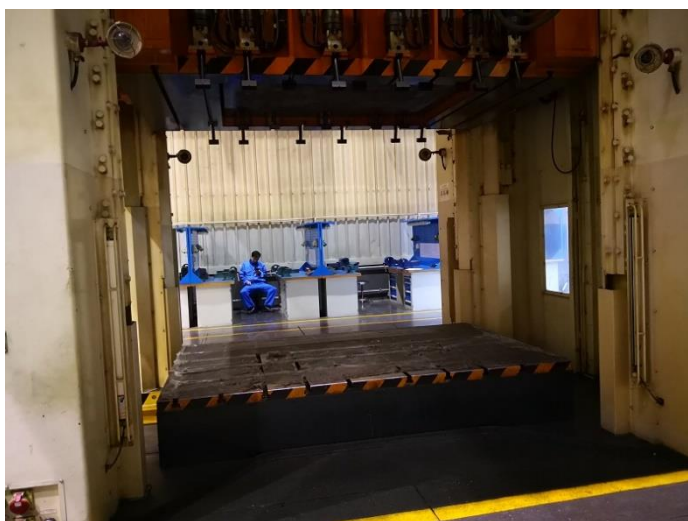

梅纳资公司代理上汽大众出售以下设备：

By order of SAIC-VW, Maynards is Selling Following assets

川崎 1400T 双动试模液压机 1 台

品牌：Kawasaki

型号：DP1-800/600

年份：1999 年

台面尺寸：外滑块3100*2000mm；内滑块：2000*1500mm

行程：外滑块1700mm；内滑块2150mm

最大装模高度：外滑块2400mm；内滑块2950mm

一般信息

General Information:

- 出售资产中如含有模具或检具，资产受让方应按照上汽大众要求销毁模具和检具并提供相关照片佐证。如受让方未按要求完成，梅纳资有权没收保证金作为违约金并保留继续追究责任的一切权利。

If the asset sold including mold or gauge, the winning bidder should destroy it according to the requirement of SAIC-VW and provide photo evidence. Otherwise, Maynards have the right to forfeit the deposit as liquidated damages and reserve all the right to the responsibility of the winning bidder.