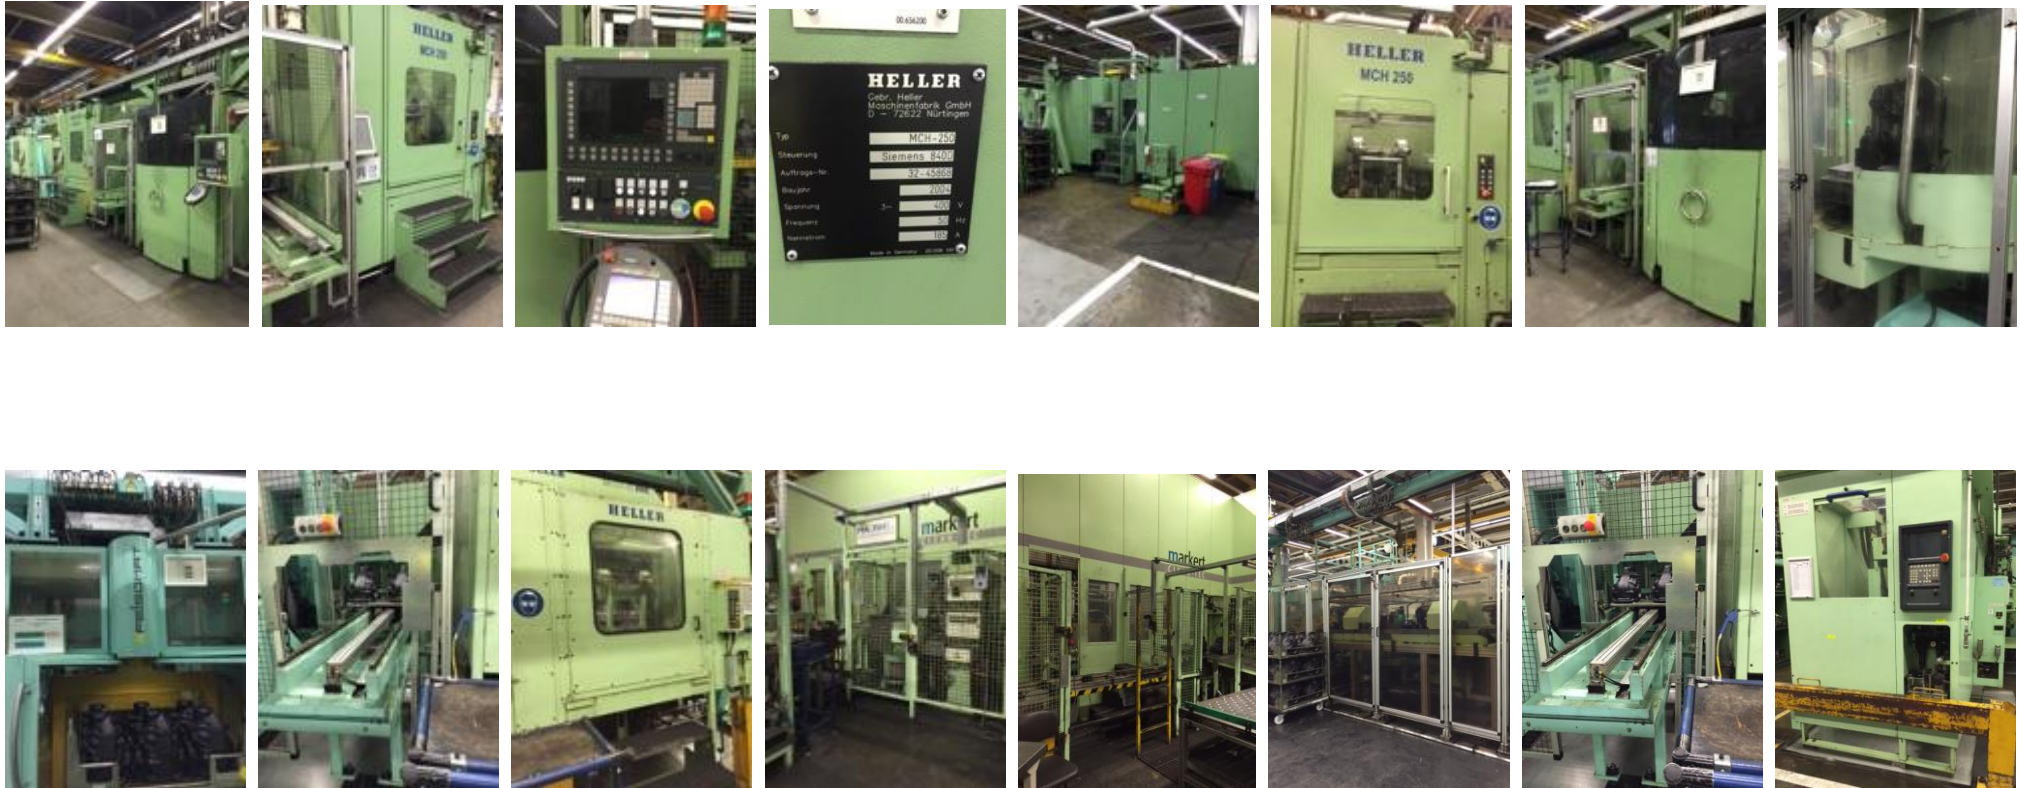

Subject to prior Sale we offer for Sale:

Complete Housing Machining Line including HELLER Horizontal-Machining-Centers, FELSOMAT Automation, Washer and Conveyor System

Equipment of Housing Production/Machining Cell:

- | | | |
|-------------------------------|--|--|
| 1) HELLER MCH 250 (2004) | 7) HELLER MCP-H 200 (1999) | 13) Roboter Cell 1 (1999) |
| 2) HELLER MCH 250 (2004) | 8) FELSOMAT Automation (1999) | 14) Roboter Cell 2 (1999) |
| 3) FELSOMAT Automation (2004) | 9) HELLER MCP-H 200 (1999) | 15) MATEC Press-In Unit (1999) |
| 4) HELLER MCH 250 (2003) | 10) MARPOSS Measuring Unit (1999) | 16) BERTRAND Loading-Robot (1999) |
| 5) HELLER MCH 250 (2003) | 11) FELSOMAT Automation (1999) | 17) BERTRAND Unloading-Robot (1999) |
| 6) FELSOMAT Automation (2003) | 12) MARKERT Through-Feed Washer (1999) | 18) SCHNAITMANN Conveyor System (1999) |

Layout of the HELLER Housing Machining Cell and peripheral Equipment (red-framed Area only):

Fotos of the Housing Production/Machining Cell:

Contact: andreas@maynards.com M +49 174 3210116

All Information and prior Sale reserved. Our actual T&Cs apply.